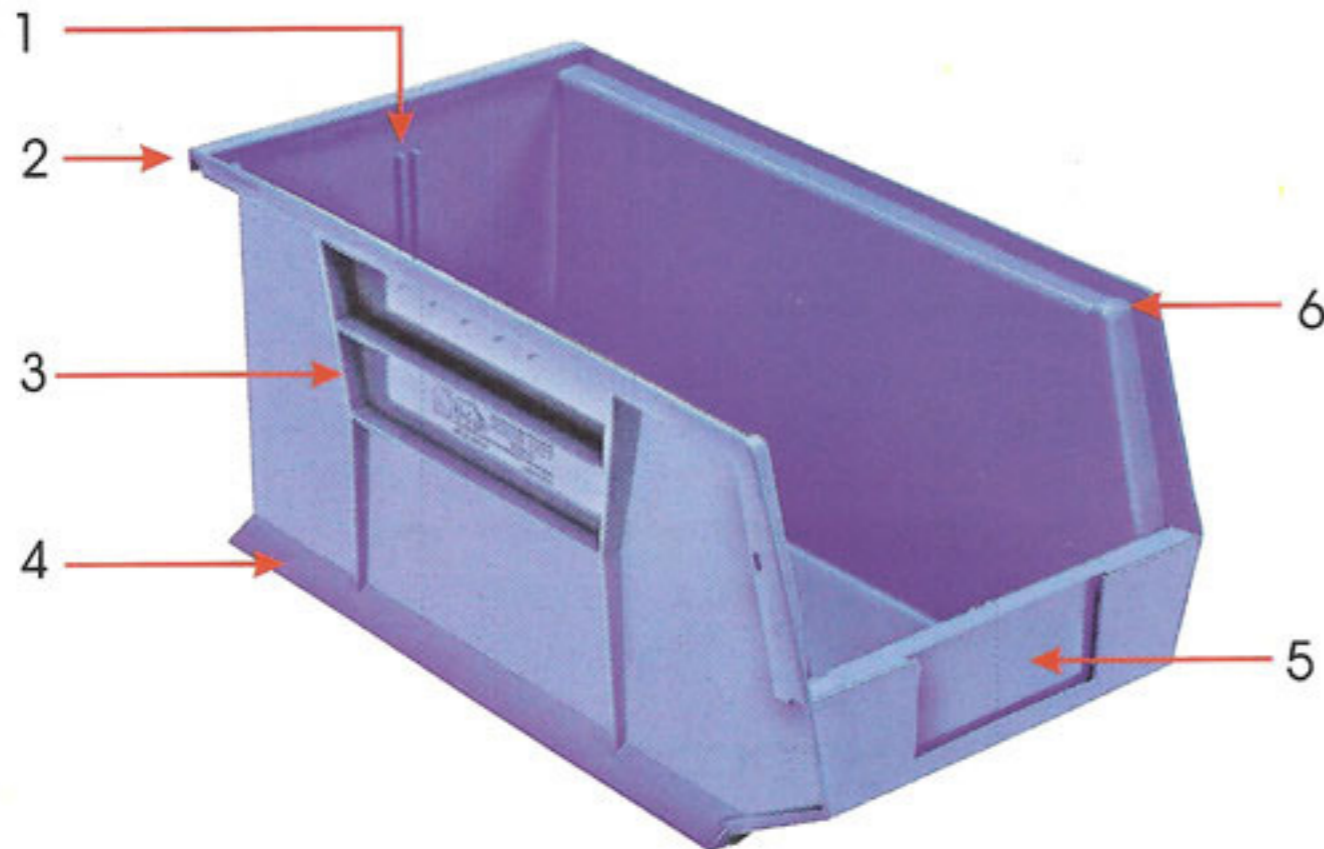

MADE FROM POLYPROPYLENE COPOLYMER.

1) Strong ribs provided for optional dividers to increase storage options.
2) Full length rear lip supports provided for hanging bins on louvre panels or rails.
3) Reinforced ribs adds strength and avoids spreading.
4) Extra wide stacking base for secure stacking.
5) Extra wide label slot for easy content identification.
6) Stopper prevents stacked bins from shifting forward.

ART NO.	OUTSIDE DIMENSIONS IN MM	INSIDE DIMENSIONS IN MM
ARTB-10	136 X 106 X 76	125 X 90 X 65
ARTB-20	187 X 106 X 76	171 X 90 X 65
ARTB-30	274 X 140 X 127	256 X 115 X 115
ARTB-40	375 X 210 X 179	355 X 170 X 160
ARTB-50	457 X 280 X 255	432 X 241 X 240

Colors for all Bins :

RED

BLUE

GREY

GREEN

YELLOW

(For ATRB-50 Red & Blue only)

BOMBAY STATIONERS PVT LTD

1st FLOOR, X-21, COMMERCIAL COMPLEX, BESIDE HOTEL OISES, M.I.D.C. AREA, WALUJ, AURANGABAD (MS)

Phone: +91-240-2654153 / 54

E-mail: info@bombaystationers.com