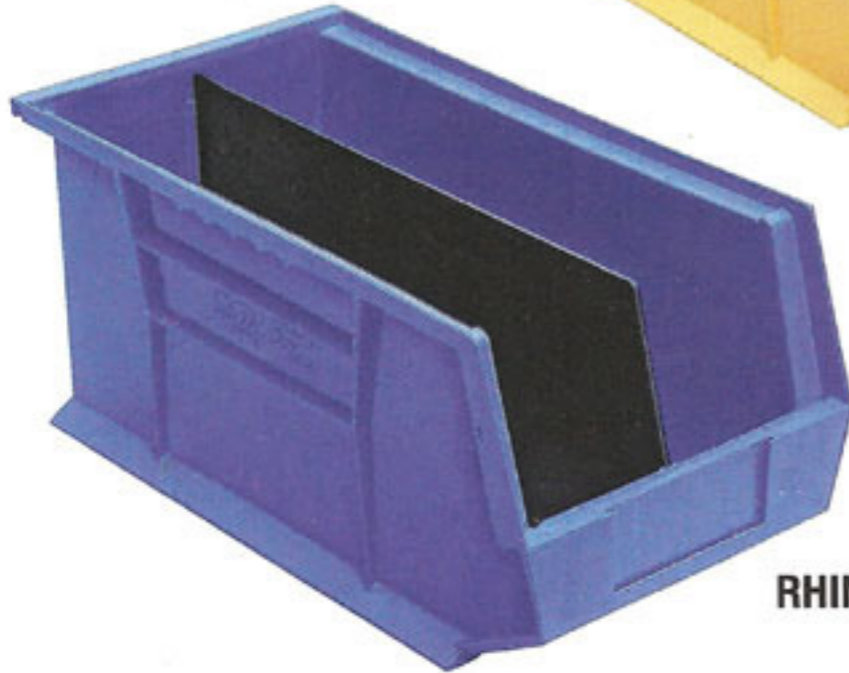

RHINO 50

RHINO 30 / RHINO 40 / RHINO 50 BINS
FITTED WITH VERTICAL DIVIDERS